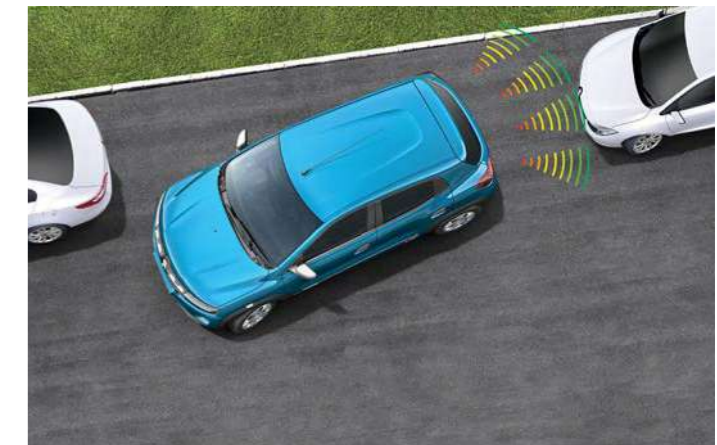

* Fuel consumption and CO₂ emissions are certified using a standard, regulated method.