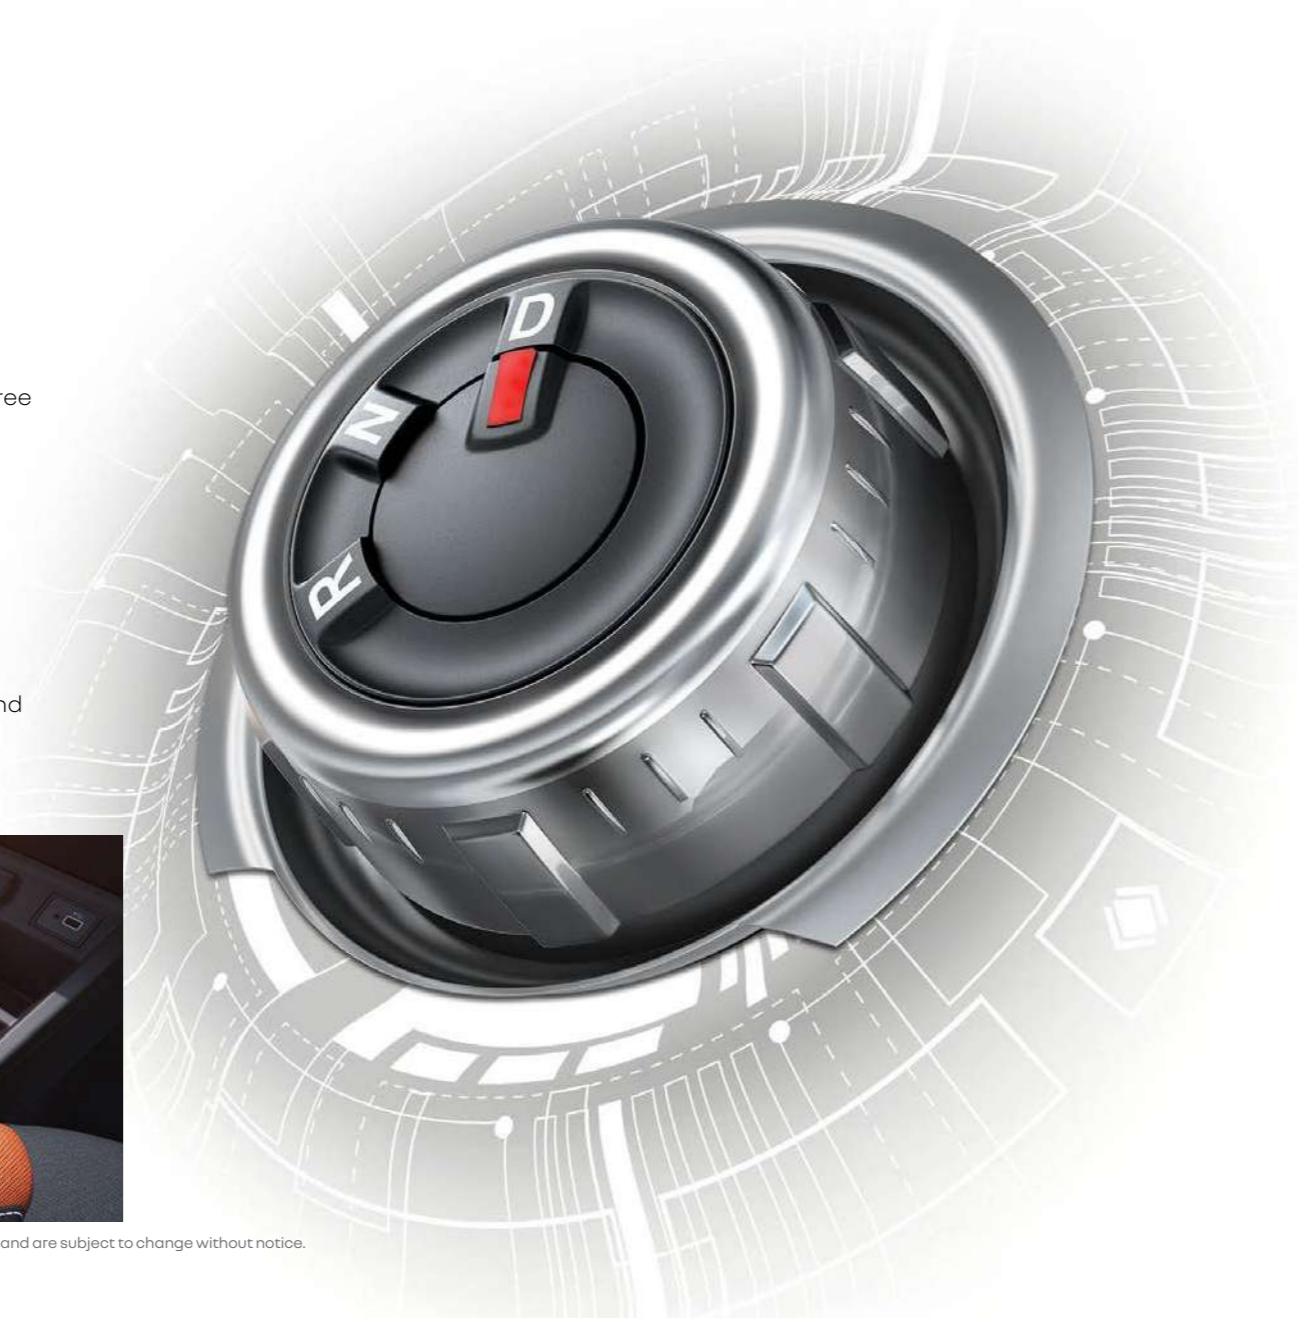

driving innovation

The Renault Kwid AMT features Easy-R Technology – a revolutionary 5-speed AMT.

The centre console mounted AMT Dial has three modes – Reverse, Neutral and Drive – and is designed for effortless driving.

An advanced control unit automatically optimises gear shifting in accordance with driving conditions for smooth and regular acceleration.

Now enjoy a clutch-free driving experience and get ready to drive the future.

safety above all

The Renault Kwid comes powered with a 1.0 litre SCe engine that makes driving smooth and engaging. The high-tech engine has been carefully crafted to deliver power, acceleration and great fuel efficiency from only 4.4L/100km*.

The high ground clearance further accentuates the SUV stance of the New Kwid.

When it comes to safety there are no half-measures. New Renault Kwid is well equipped, with front disc brakes, ABS & EBD to ensure a safe drive in all weather conditions and on different road surfaces.

Passive safety features like Pro-Sense seat belts, dual airbags, reverse parking sensors and central locking system gives you the assurance of safety throughout your journey.

* Fuel consumption and CO₂ emissions are certified using a standard, regulated method.