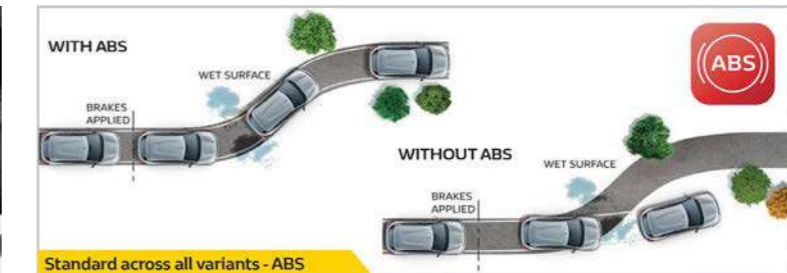

safety above all

The Renault Kwid comes powered with a 1.0 litre SCe engine that makes driving smooth and engaging. The high-tech engine has been carefully crafted to deliver power, acceleration and great fuel efficiency from only 4.4L/100km*.

The high ground clearance further accentuates the SUV stance of the New Kwid.

When it comes to safety there are no half-measures. New Renault Kwid is well equipped, with front disc brakes, ABS & EBD to ensure a safe drive in all weather conditions and on different road surfaces.

Passive safety features like Pro-Sense seat belts, dual airbags, reverse parking sensors and central locking system gives you the assurance of safety throughout your journey.