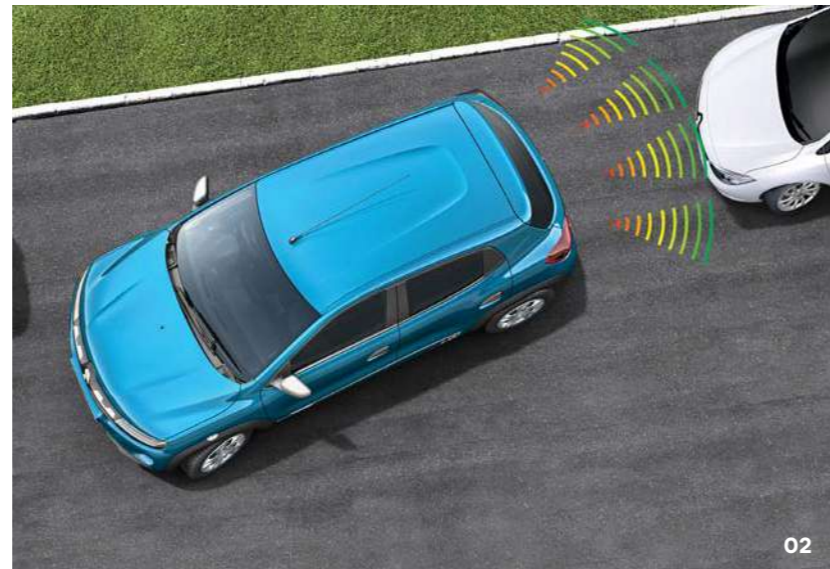

Features and images may vary and be optional depending on model, and are subject to change without notice.